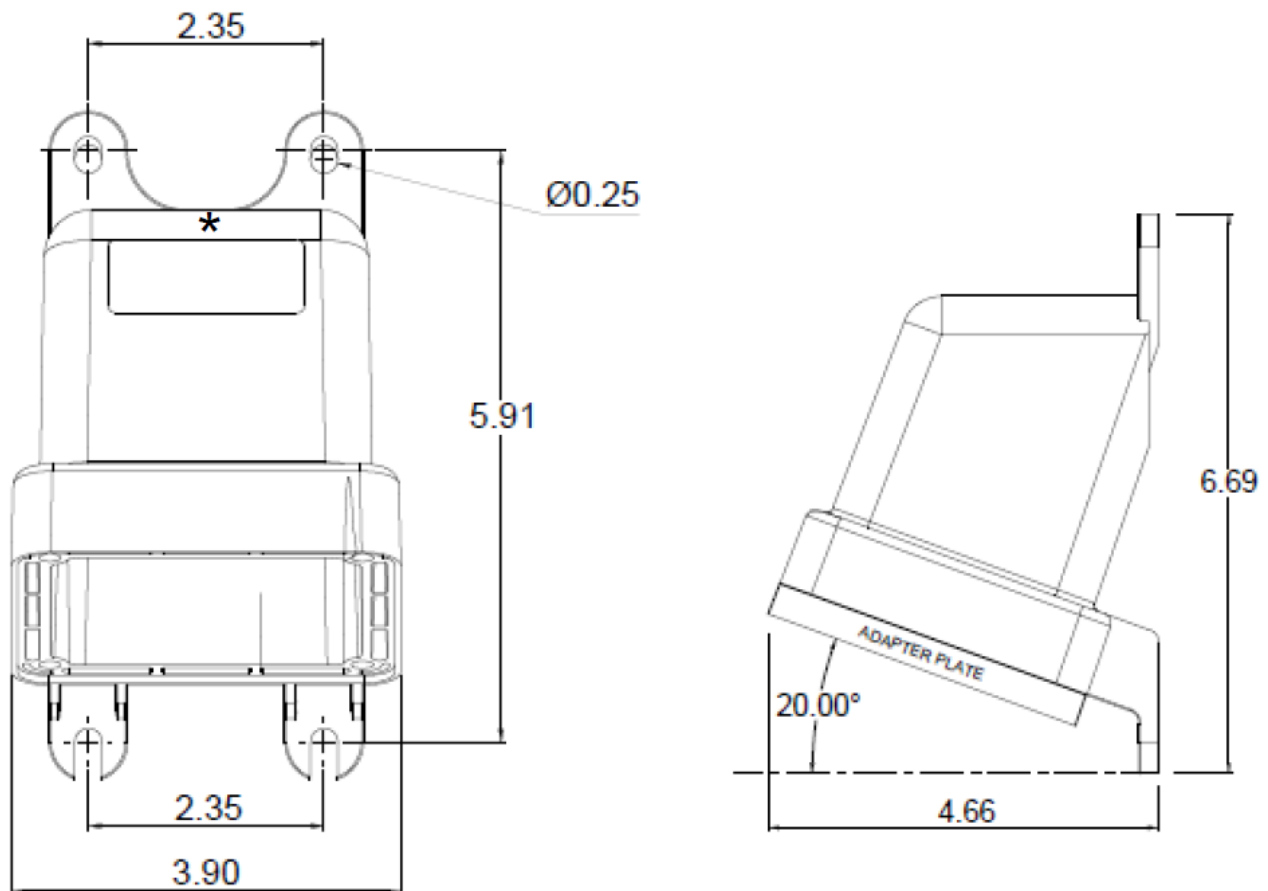

MENNEKES  
Electrical Products  
277 Fairfield Road  
Fairfield, NJ 07004  
800-882-7584  
www.MENNEKES.com

---

---

**RECEPTACLE & INLET BACK BOX**

---

---

<b>Part No.</b>	ME 2030BBWP-1
<b>Description:</b>	Surface Mount Back Box for 20A and 30A Receptacles and Inlets
<b>Construction:</b>	Valox® PBT Material
<b>Approvals:</b>	NEMA 4X Rated when used with Watertight Hubs

---

\*Conduit Entry: 1" NPT (Hub Not Provided)